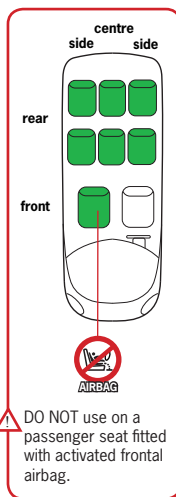

CAR		APPROVED SEATS		
Manufacturer	Model	front	rear	
			side	centre
	C3		OK	
	C4		OK	
Citroen	C5 / C5 Break		OK	
	C8		OK	OK
Daihatsu	Sirion		OK	
Fiat	Stilo		OK	
	Ulysse		OK	
Ford	C Max		OK	
	S Max		OK	
	Focus		OK	
	Tourneo Connect			OK
Honda	Civic		OK	
	Accord		OK	
	CR-V		OK	
	FR-V		OK	
	Jazz		OK	
	Stream		OK	
Hyundai	Elantra		OK	
	Accent		OK	
	Coupe		OK	
	Matrix		OK	
	Sante Fe		OK	
	Sonata		OK	
	Tuscan		OK	
	Terracan		OK	
	Getz		OK	
Jaguar	S Type		OK	
	X Type		OK	
	XJ Type		OK	
Kia	Sorento		OK	
	Carens		OK	
	Magentis		OK	
	Picanto		OK	
	Rio		OK	
	Sedona		OK	OK
	Sportage		OK	
Land Rover	Discovery		OK	
	Freelander		OK	
	Range Rover		OK	
Lexus	IS200/300		OK	
	GS300/400		OK	
	RX 300		OK	
Mazda	2		OK	
	3		OK	
	5		OK	
	6		OK	
	323		OK	
	MX5	OK		
	RX8		OK	
Mercedes	A Class		OK	
	B Class		OK	
	C class		OK	
	CL		OK	
	CLK		OK	
	CLS class		OK	
	E class		OK	
	M class		OK	
	ML class		OK	
	S class		OK	
	Vito		OK	
Mini (BMW)			OK	
Mitsubishi	Colt		OK	
	Grandis		OK	
	L200		OK	
	Lancer		OK	
	Outlander		OK	
Nissan	Almera		OK	

BeSafe®
Car list