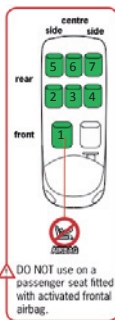

Approved cars for iZi Combi ISOfix, provided that the car is equipped with ISOfix

The iZi Combi ISOfix is a semi-universal ISOfix child restraint system. It is approved to regulation 44.04 series of amendments for general use in vehicles fitted with ISOfix anchorage systems.

It will fit vehicles with positions approved as ISOfix positions (as detailed in the vehicle handbook), depending on category of the child and of the fixture. The mass group and the ISOfix size class for which this device is intended is : C

When the support leg is positioned on the lid of a storage compartment in front of the car seat, the seat can not be used in this position, unless the compartment will be filled up in such a way that the cover can hold the forces of the support leg. Consult the car dealer for further assistance. Do not use the seat when you are not able to strengthen the storage compartment in a proper way.

Notice: DO NOT use on a passenger seat fitted with activated frontal airbag

Car		Approved seats	
Manufacturer	Model	1st year of production	
Alfa Romeo	156 wagon	2003	2,4
Audi	A2	2000	1,2,4
	A3	1997	2,4
	A3	2003	1,2,4
	A3 sportback	2003	1,2,4
	A3 cabrio	2008	2,4
	A4	1998	2,4
	A4	2000	1,2,4
	A4 cabriolet	2008	2,4
	A4 Avant	2007	1,2,4
	S4 cabriolet	2002	2,4
	A6	1998	2,4
	A6	2004	1,2,4
	A8	2002	2,4
	Q7	2006	2,4
BMW	1 serie	2005	2,4
	3 serie	ISOfix	2,4
	5 serie	ISOfix	2,4
	mini	ISOfix	2,4
	X3	2004	2,4
	X5	2004	2,4
	X6	2008	2,4