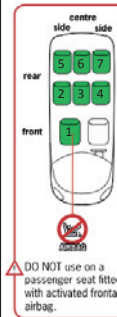

Car		Approved seats	
Manufacturer	Model	1st year of production	
Chevrolet	Aveo	2006	2,4
	Captiva	2006	2,4
	Epica	2006	2,4
	Kalos	2002	2,4
	Lacetti	2004	2,4
	Matiz	2005	2,4
Chrysler	Dodge Caliber	2006	2,4
	Jeep Cherokee	2002	2,4
	PT cruiser	2000	2,4
	Voyager	2001	2,4,5,7
Citroen	Berlingo	2007	2,4
	C1	2005	2,4
	C2	2004	2,4
	C3	2004	2,4
	C4	2004	2,4
	C4 Picasso	2007	1,2,3,4
	C4 Grande Picasso	2007	1,2,3,4
	C5	2000	1,2,4
Daihatsu	C8	2003	2,3,4,5,7
	Xsara Picasso	2000	2,4
	Sirion	2005	2,4
Fiat	500	2007	2,4
	Croma	2008	2,4
	Grande Punto	2008	2,4
	Multipla	2004	2,4
	Stilo	2004	2,4
	Ulysee	2003	2,4
Ford	C-max	2003	2,4
	Focus	2004	2,4
	Galaxy	2006	2,4
	Mondeo	2000	2,4
	S-max	2006	2,4
	Tourneo connect	2003	3
Honda	Accord	2003	2,4
	Civic	2000	2,4
	CRV	2002	2,4
	FRV	2004	2,4
	Jazz	2001	2,4
	Stream	2000	2,4